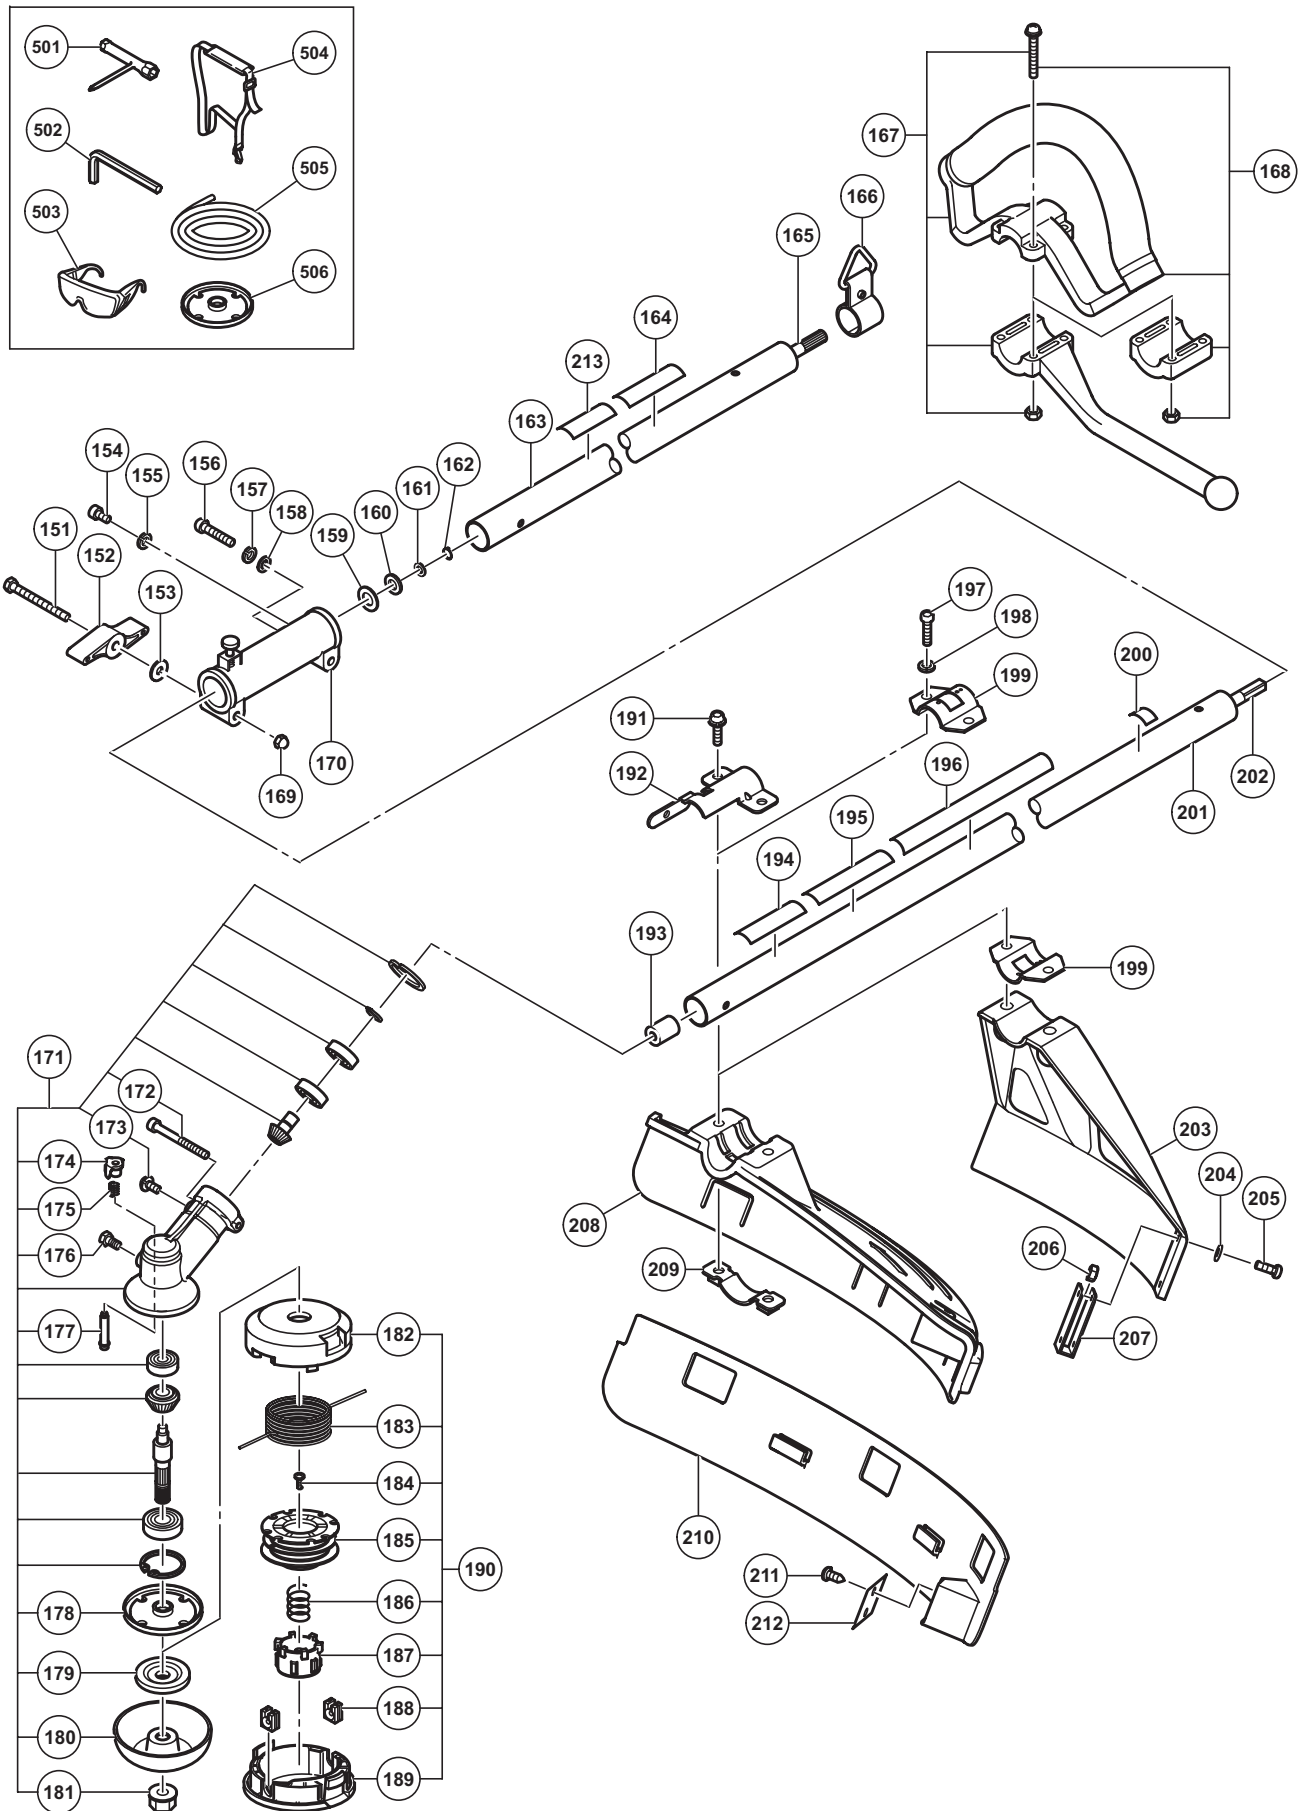

PARTS

TCG 24EBDP

ITEM NO.	CODE NO.	DESCRIPTION	NO. USED	REMARKS
1	6698950	SEAL LOCK HEX. SOCKET HD. BOLT M5 X 30	1	
2	6600319	MUFFLER COVER	1	
3	6696326	HEX. SOCKET HD. BOLT (W/FLANGE) M4 X 18	4	
4	6698384	HEX. SOCKET HD. BOLT M6 X 65	2	
5	949432	BOLT WASHER M6 (10 PCS.)	2	
6	6600004	MUFFLER (B)	1	
7	6600320	HEAT PROTECTION PANEL	1	
8	6698386	HEX. SOCKET HD. BOLT (W/SP.WASHER) M5 X 18	8	
9	6699455	CYLINDER COVER	1	
10	6600008	COLLAR (B)	2	
11		CAUTION LABEL	1	
12	6698844	SEAL LOCK HEX. SOCKET BOLT (W/WASHERS) M5	4	
* 13	6699316	SPARK PLUG ASS'Y BMR7A	1	
* 13	6699322	SPARK PLUG ASS'Y CJ6	1	FOR USA
14	6698468	COVER PACKING	2	
15	6698469	SCAVENGING COVER (A)	1	
16	6698385	HEX. SOCKET HD. BOLT M4 X 12	4	
17	6698700	GLASS WASHER	2	
18	6698470	SCAVENGING COVER (B)	1	
19	6698465	CYLINDER	1	
20	6699437	INTAKE PACKING	1	
21	6698387	CARBURETOR INSULATOR	1	
22	6698405	CARBURETOR PACKING	1	
23	6691337	SWIVEL CAP	1	
24	6600321	CARBURETOR ASS'Y WYC-36	1	INCLUD.25-39
25	6699287	CABLE ADJUST STAY	1	
26	6696830	SWIVEL	1	
27	6684696	STOP RING	1	
28	6684692	PUMP GASKET	1	
29	6684693	PUMP DIAPHRAGM	1	
30	6691242	PUMP PLATE	1	
31	6685222	DIAPHRAGM COVER-METERING	1	
32	6691312	SET SCREW	4	
33	6696829	SET SCREW M3 X 12	2	
34	6684695	O-RING	1	
35		MAIN JET	1	
36	6691234	CIRCUIT PLATE	1	
37	6696828	PUMP BODY COMP.	1	
38	6685220	DIAPHRAGM PACKING-METERING	1	
39	6684690	METERING DIAPHRAGM	1	
40	307224	MACHINE SCREW (W/WASHERS) M5 X 60 (BLACK)	2	
41	6699014	FUEL PIPE L70	1	
42	6696832	AIR CLEANER HOUSING	1	
43	6685139	PRIMING PUMP COMP.	1	
44	6690347	CLEANER ELEMENT	1	
45	6699185	CLEANER COVER	1	
46	6699132	AIR CLEANER (A) ASS'Y	1	INCLUD.42-45
47	6684587	CYLINDER GASKET	1	
48	6698404	PISTON RING	2	
49	6699456	PISTON	1