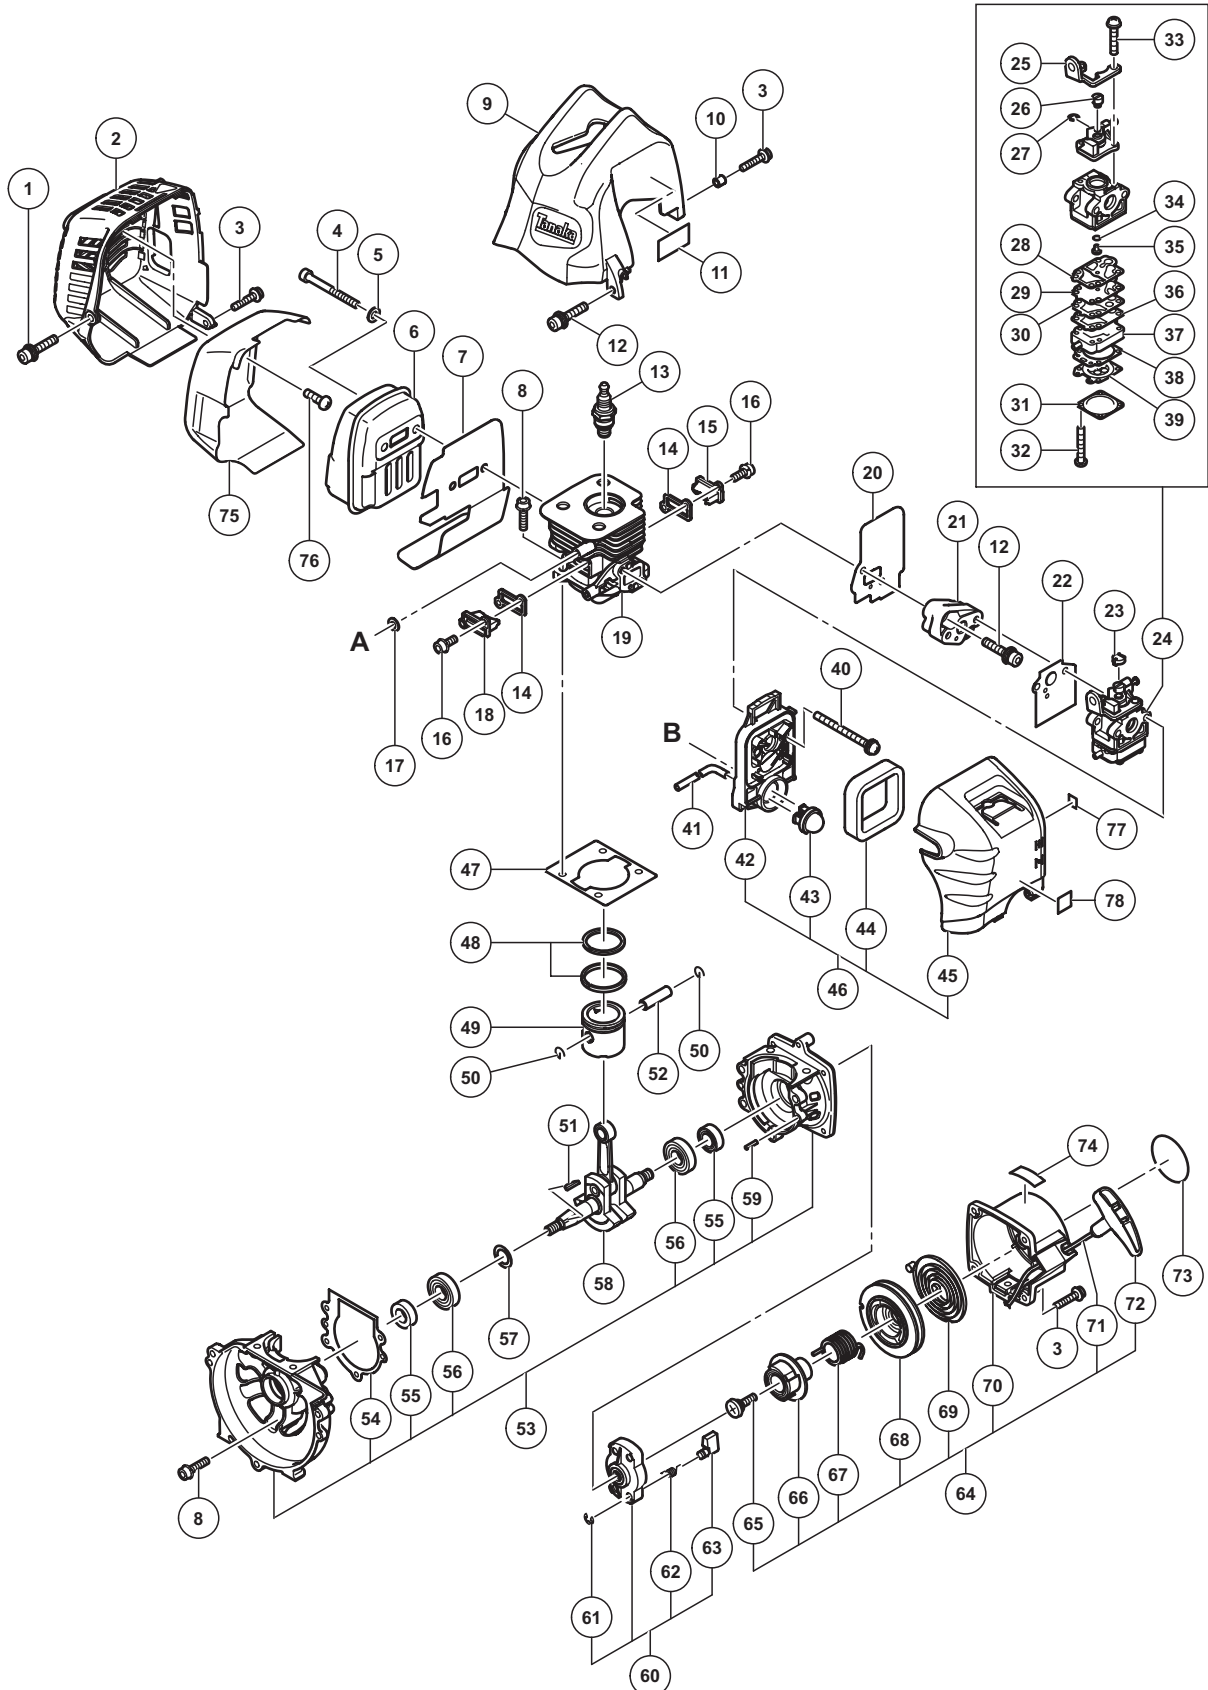

ENGINE TOOL PARTS LIST

ENGINE BRUSH CUTTER

2014 · 4 · 25

Model TCG 24EBDP (TANAKA BRAND)

(E1)