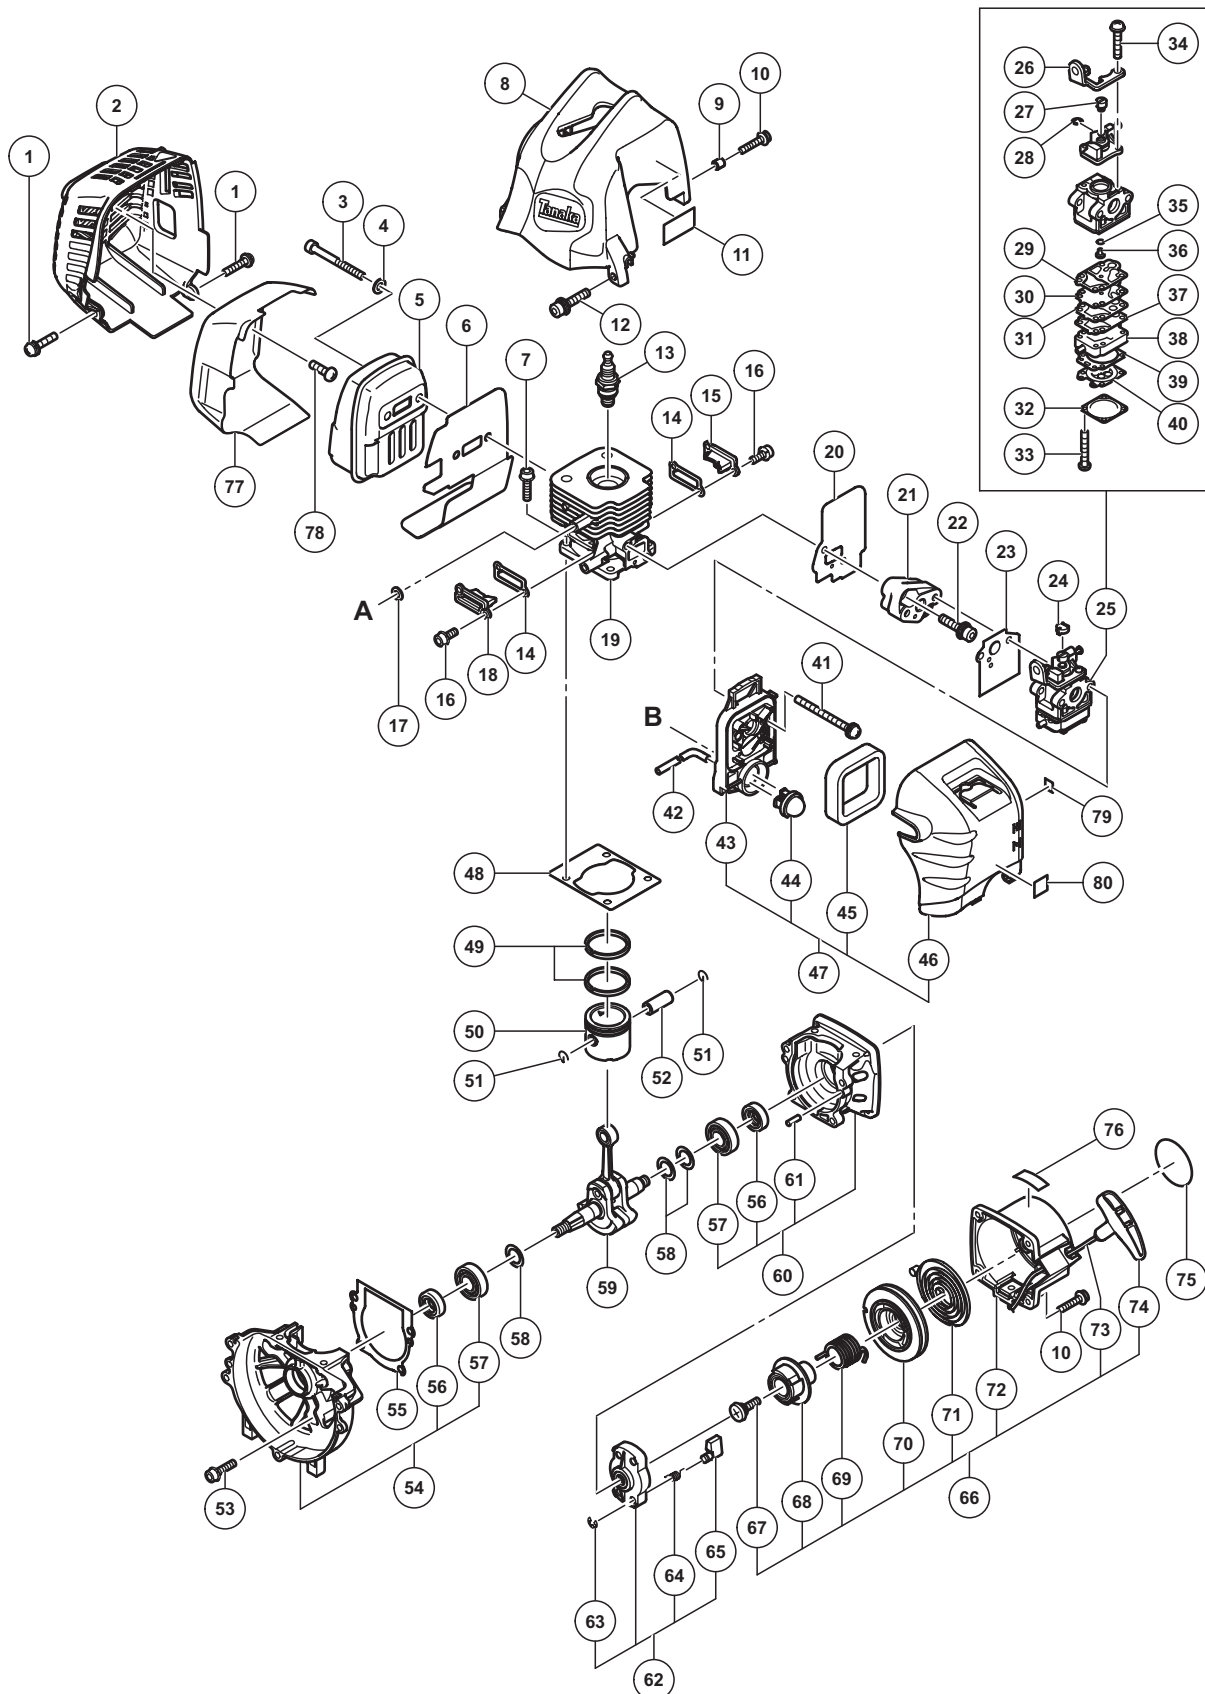

ENGINE TOOL PARTS LIST

ENGINE BRUSH CUTTER

2014 · 4 · 25

Model TCG 27EBSP (TANAKA BRAND)

(E1)