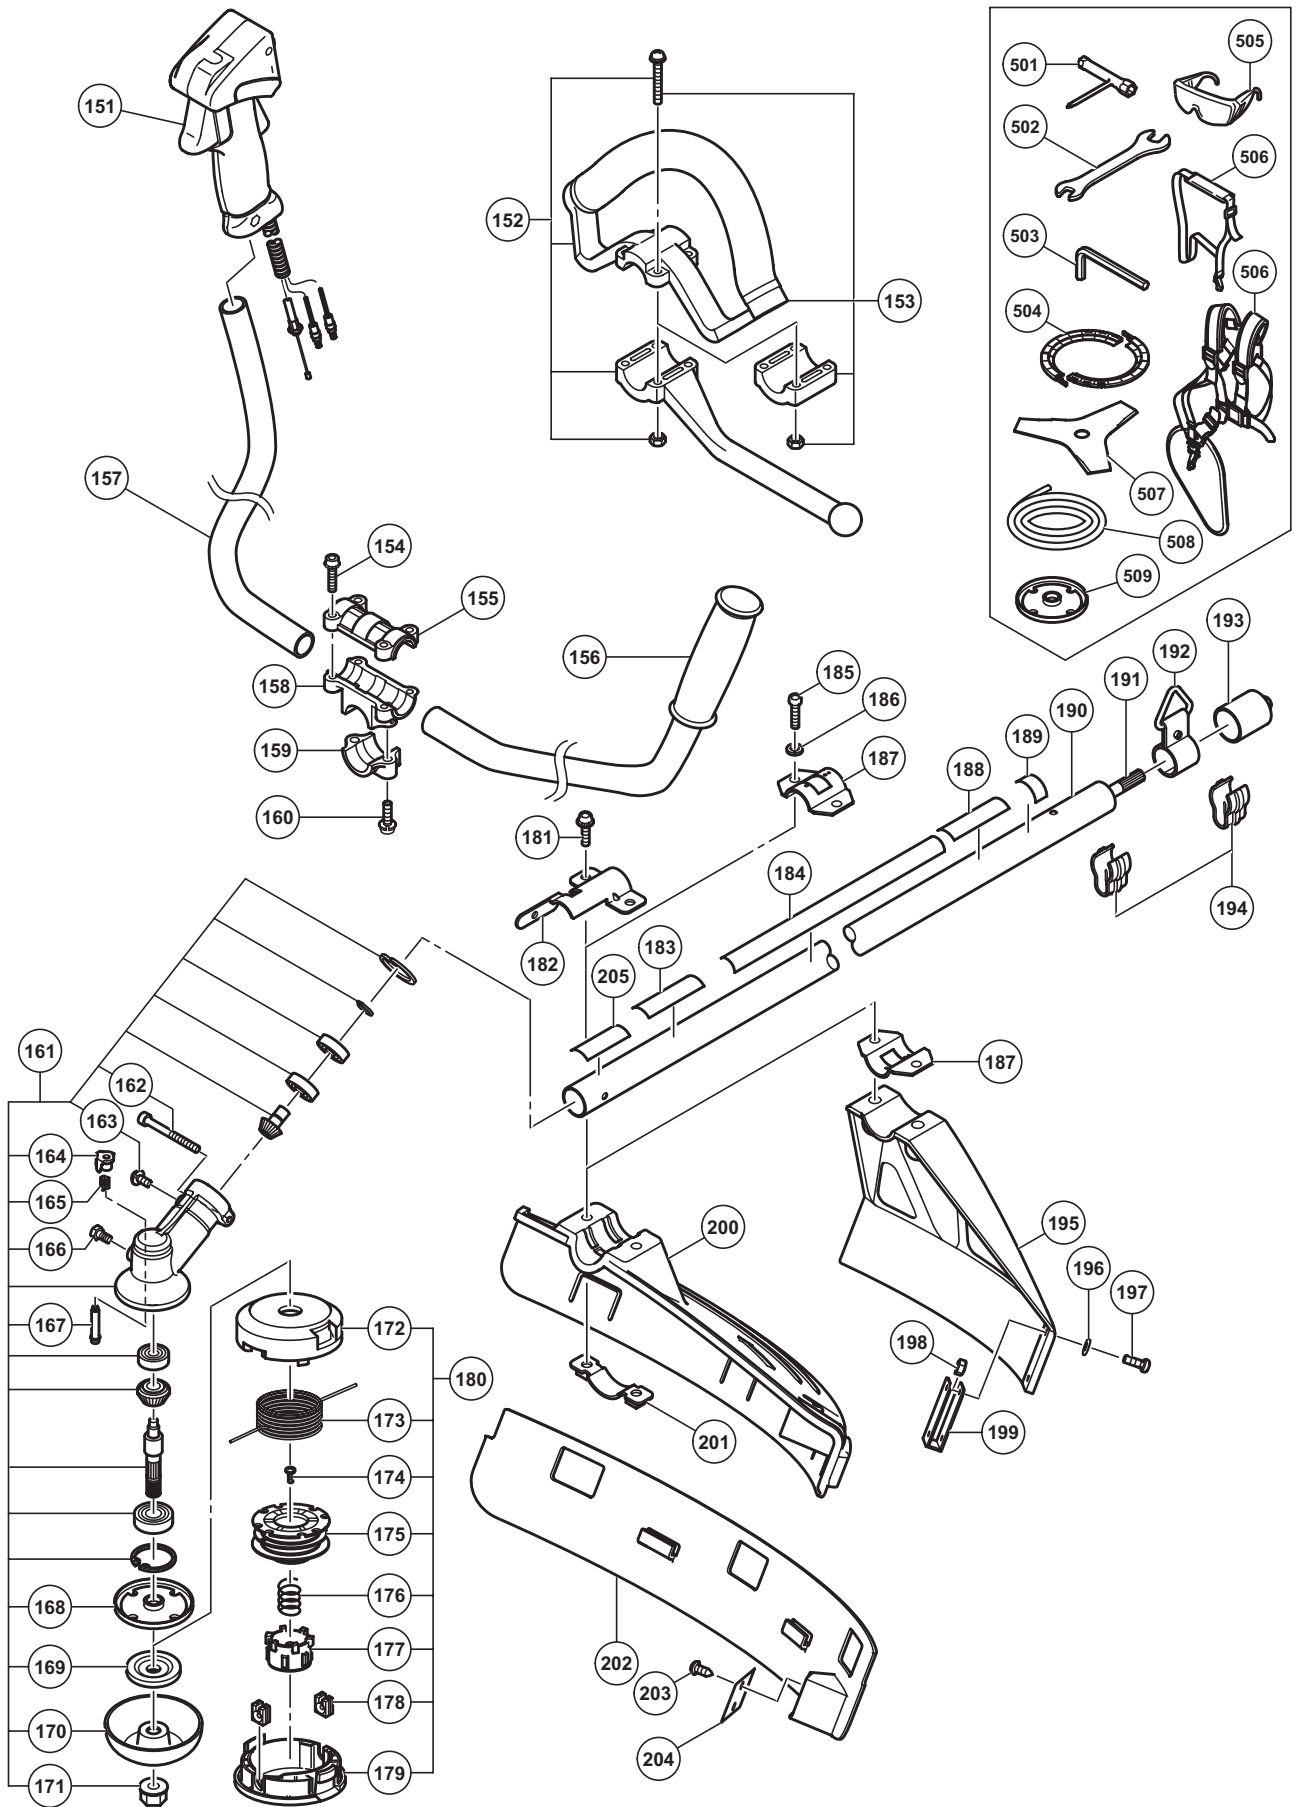

PARTS

TCG 27EBS

ITEM NO.	CODE NO.	DESCRIPTION	NO. USED	REMARKS
1	887021	SCREW (W/WASHERS) M5 X 16 (BLACK)	2	
2	6600322	MUFFLER COVER	1	
3	6698384	HEX. SOCKET HD. BOLT M6 X 65	2	
4	949432	BOLT WASHER M6 (10 PCS.)	2	
5	6600004	MUFFLER (B)	1	
6	6600324	HEAT PROTECTION PANEL	1	
7	6696958	HEX. SOCKET BOLT M5 X 20	4	
8	6699431	CYLINDER COVER	1	
9	6600008	COLLAR (B)	2	
10	6696326	HEX. SOCKET HD. BOLT (W/FLANGE) M4 X 18	4	
11		CAUTION LABEL	1	
12	6698950	SEAL LOCK HEX. SOCKET HD. BOLT M5 X 30	3	
* 13	6699316	SPARK PLUG ASS'Y BMR7A	1	
* 13	6699322	SPARK PLUG ASS'Y CJ6	1	FOR USA
14	6698365	COVER PACKING	2	
15	6698484	SCAVENGING COVER (A)	1	
16	6698385	HEX. SOCKET HD. BOLT M4 X 12	4	
17	6698700	GLASS WASHER	2	
18	6698485	SCAVENGING COVER (B)	1	
19	6698480	CYLINDER	1	
20	6699437	INTAKE PACKING	1	
21	6698387	CARBURETOR INSULATOR	1	
22	6698844	SEAL LOCK HEX. SOCKET BOLT (W/WASHERS) M5	2	
23	6698405	CARBURETOR PACKING	1	
24	6691337	SWIVEL CAP	1	
25	6600326	CARBURETOR ASS'Y WYC-37	1	INCLUD.26-40
26	6699287	CABLE ADJUST STAY	1	
27	6696830	SWIVEL	1	
28	6684696	STOP RING	1	
29	6684692	PUMP GASKET	1	
30	6684693	PUMP DIAPHRAGM	1	
31	6691242	PUMP PLATE	1	
32	6685222	DIAPHRAGM COVER-METERING	1	
33	6691312	SET SCREW	4	
34	6696829	SET SCREW M3 X 12	2	
35	6684695	O-RING	1	
36		MAIN JET	1	
37	6691234	CIRCUIT PLATE	1	
38	6696828	PUMP BODY COMP.	1	
39	6685220	DIAPHRAGM PACKING-METERING	1	
40	6684690	METERING DIAPHRAGM	1	
41	307224	MACHINE SCREW (W/WASHERS) M5 X 60 (BLACK)	2	
42	6699014	FUEL PIPE L70	1	
43	6696832	AIR CLEANER HOUSING	1	
44	6685139	PRIMING PUMP COMP.	1	
45	6690347	CLEANER ELEMENT	1	
46	6699185	CLEANER COVER	1	
47	6699132	AIR CLEANER (A) ASS'Y	1	INCLUD.43-46
48	6698366	CYLINDER PACKING	1	
49	6686121	PISTON RING	2