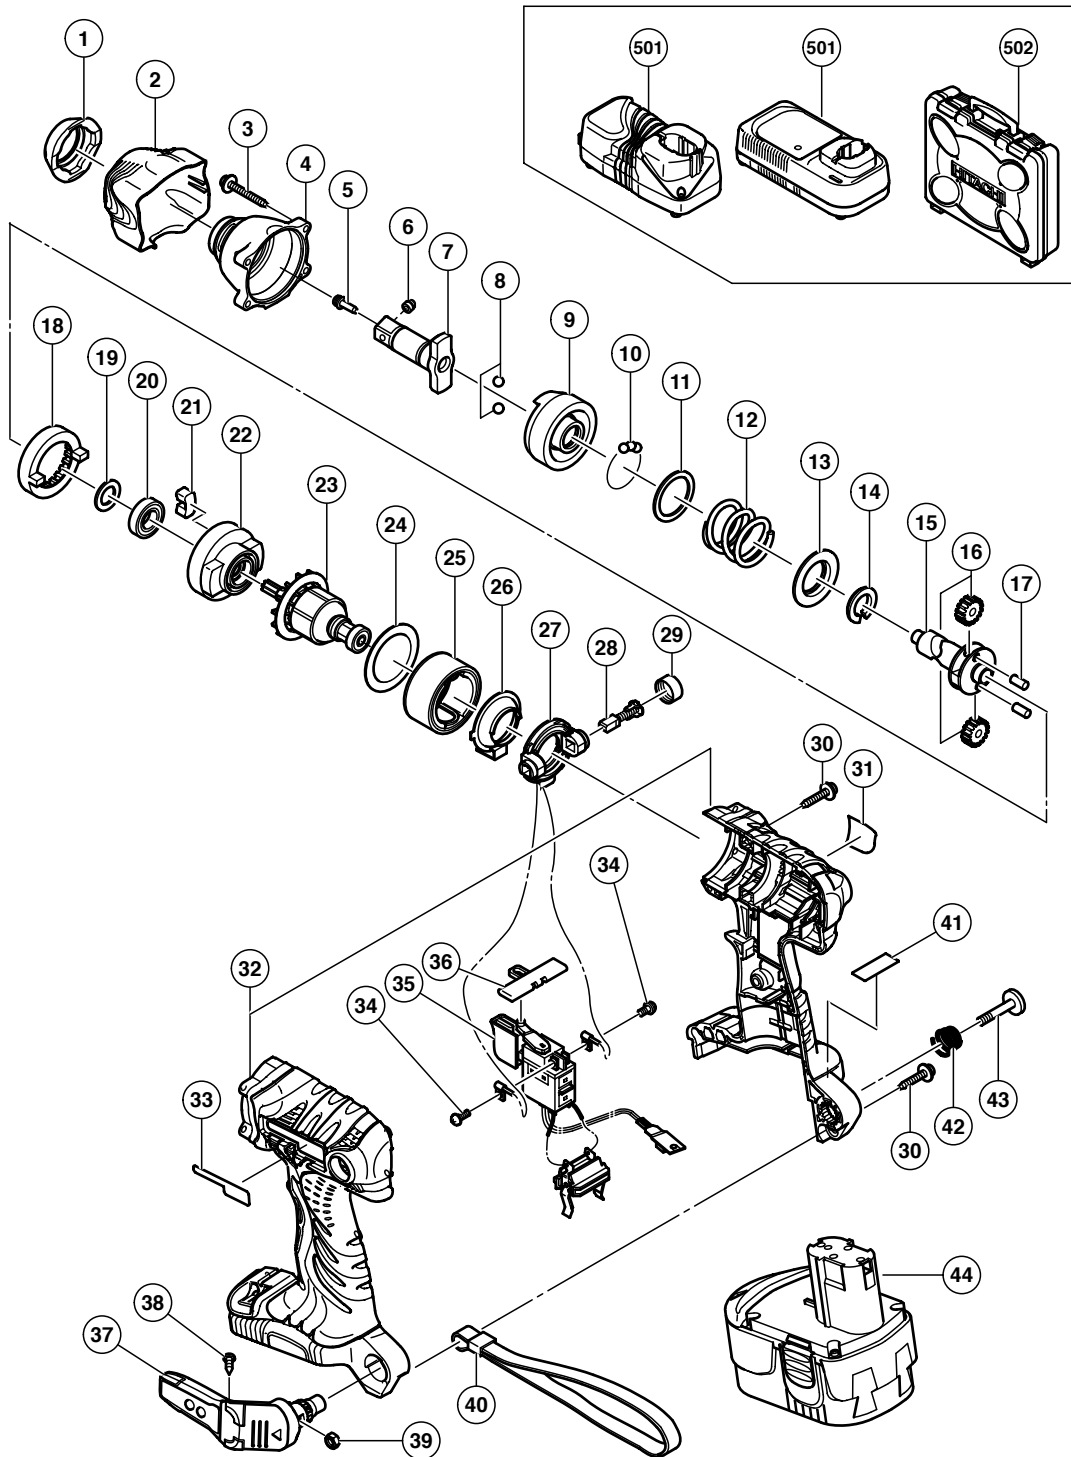

ELECTRIC TOOL PARTS LIST

CORDLESS IMPACT WRENCH Model WR 18DMR

2005 · 7 · 8

(E1)

PARTS

WR 18DMR

ITEM NO.	CODE NO.	DESCRIPTION	NO. USED	REMARKS
1	324-238	FRONT CAP (C)	1	
2	324-239	PROTECTOR (D)	1	
3	307-851	TAPPING SCREW (W/SP. WASHER) D4X30 (BLACK)	4	
4	324-250	HAMMER CASE	1	
5	324-257	PIN RETAINER (B)	1	
6	324-256	PLUNGER (B)	1	
7	324-255	ANVIL (A) ASS'Y	1	INCLUD. 5, 6
8	959-154	STEEL BALL D5.556 (10 PCS.)	2	
9	324-218	HAMMER	1	
10	959-148	STEEL BALL D3.175 (10 PCS.)	28	
11	315-978	WASHER (J)	1	
12	324-224	HAMMER SPRING (F)	1	
13	316-172	WASHER (S)	1	
14	324-222	STOPPER (B)	1	
15	324-232	SPINDLE	1	
16	321-667	IDLE GEAR SET (2 PCS.)	2	
17	324-234	NEEDLE ROLLER (A)	2	
18	320-877	RING GEAR (C)	1	
19	319-911	WASHER (E)	1	
20	690-1VV	BALL BEARING 6901VVCMP2L	1	
21	324-230	DAMPER (A)	2	
22	324-229	INNER COVER (B)	1	
23	360-713	ARMATURE AND PINION SET	1	
24	324-607	SIDE YOKE (A)	1	
25	324-235	MAGNET (F) ASS'Y	1	INCLUD. 24
26	324-228	DUST GUARD FIN (B)	1	
27	324-226	BRUSH BLOCK	1	
28	999-054	CARBON BRUSH 5X6X11.5 (1 PAIR)	2	
29	319-918	BRUSH CAP	2	
30	302-086	TAPPING SCREW (W/FLANGE) D4X20 (BLACK)	8	
31		NAME PLATE	1	
32	324-240	HOUSING (A).(B) SET	1	
33	324-687	HITACHI PLATE	1	
34	994-532	MACHINE SCREW (W/SP. WASHER) M3X5	2	
35	324-227	DC-SPEED CONTROL SWITCH	1	
36	324-225	PUSHING BUTTON (B)	1	
37	321-918	HOOK ASS'Y (W/LIGHT)	1	INCLUD. 38, 39
38	321-672	TAPPING SCREW D2X6	2	
39	320-288	V-LOCK NUT M5	1	
40	306-952	STRAP (BLACK)	1	
* 41		CAUTION PLATE (A)	1	FOR USA, CAN
42	319-926	HOOK SPRING	1	
43	320-881	SPECIAL SCREW (A) M5	1	
* 44	322-880	BATTERY EB 1820L (W/ENGLISH N.P.)	2	
* 44	322-877	BATTERY EB 1830HL (W/ENGLISH N.P.)	2	
* 44	322-876	BATTERY EB 1830HL (W/ENGLISH N.P.)	2	FOR AUS, NZL
* 44	322-878	BATTERY EB 1826HL (W/ENGLISH N.P.)	2	